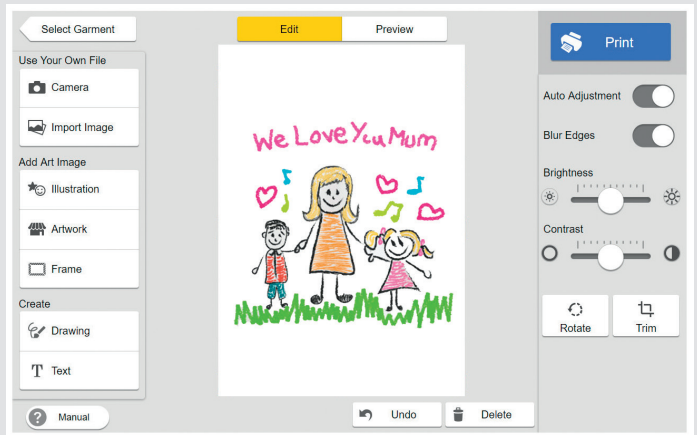

### Design Software

The BT-12 comes with the easy-to-use Roland Design Software, which features simple operation screens that make importing and editing the images quick and easy.

## User-Friendly Software

There's no need to learn how to use complicated new software - if you can use a desktop printer, you can easily import your PNG and JPG files with our included software and print direct to garment with the simple click of a button. Users can also output TIFF, PDF and BMP files with their choice of design programs.